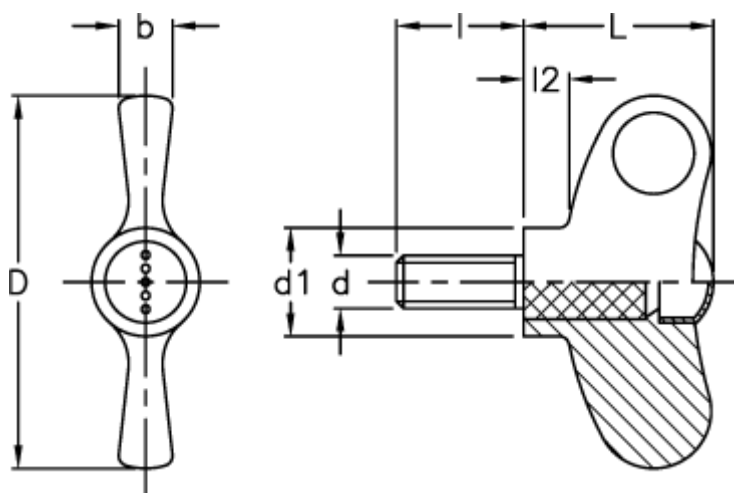

Article number: 23052236760

Description: E+G Wing screw  
EWN.55 p-M10x30-C0, no cap

## Measures

b	= 8
D	= 55
d1	= 16.0
d 6g	= M10
l	= 30
L	= 28
l2	= 6.5